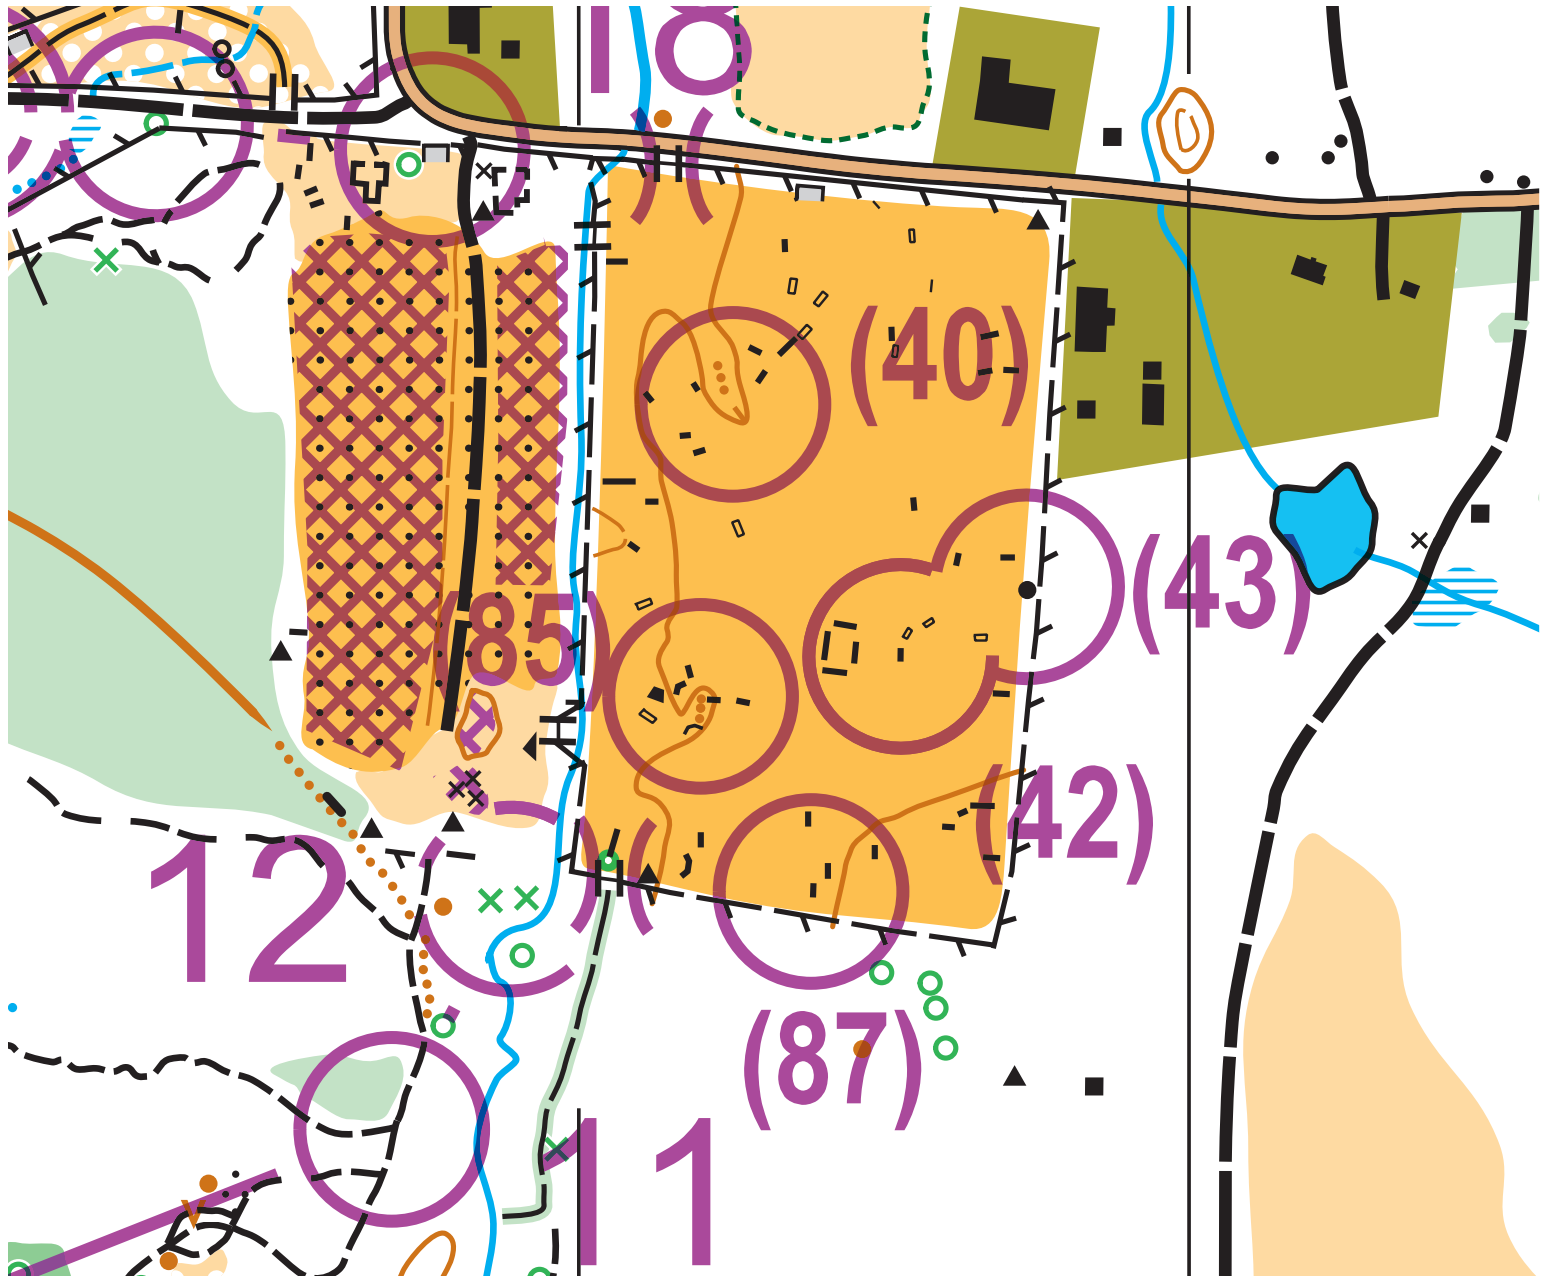

1:7 500

250 meters

Spittal Road Farms

magnetic north

Spittal Rd

Farms of Map area:
 Hobby Horse Farm along with
 property of Heather and Vic
 Bazinet have kindly allowed us to use
 their areas to enjoy the forest.

Safety Bearing: North
 Course closes: 3:00 pm

Spittal Rd Fall Classic				
2021-10-02				
Intermediate	3.5 km			
▷		⚡		✓
1	62	⚡	⚡	
2	69	⚡	⚡	
3	75	≡		○
4	68	⚡	⚡	

5	80	▲			
6	64	⚡	⚡	⚡	
7	65	▲		○	
8	66	⚡	⚡	⚡	
9	86	↑	▲		○
10	63		⚡	⚡	
11	70		⚡	⚡	
12	89	⊗		≡	

	40	∩			
	42	×			
	43	▲			○
	85	⚡			
	87	×			
18	81	≡			└
19	79	⚡	☁		
		○	<	80 m	>