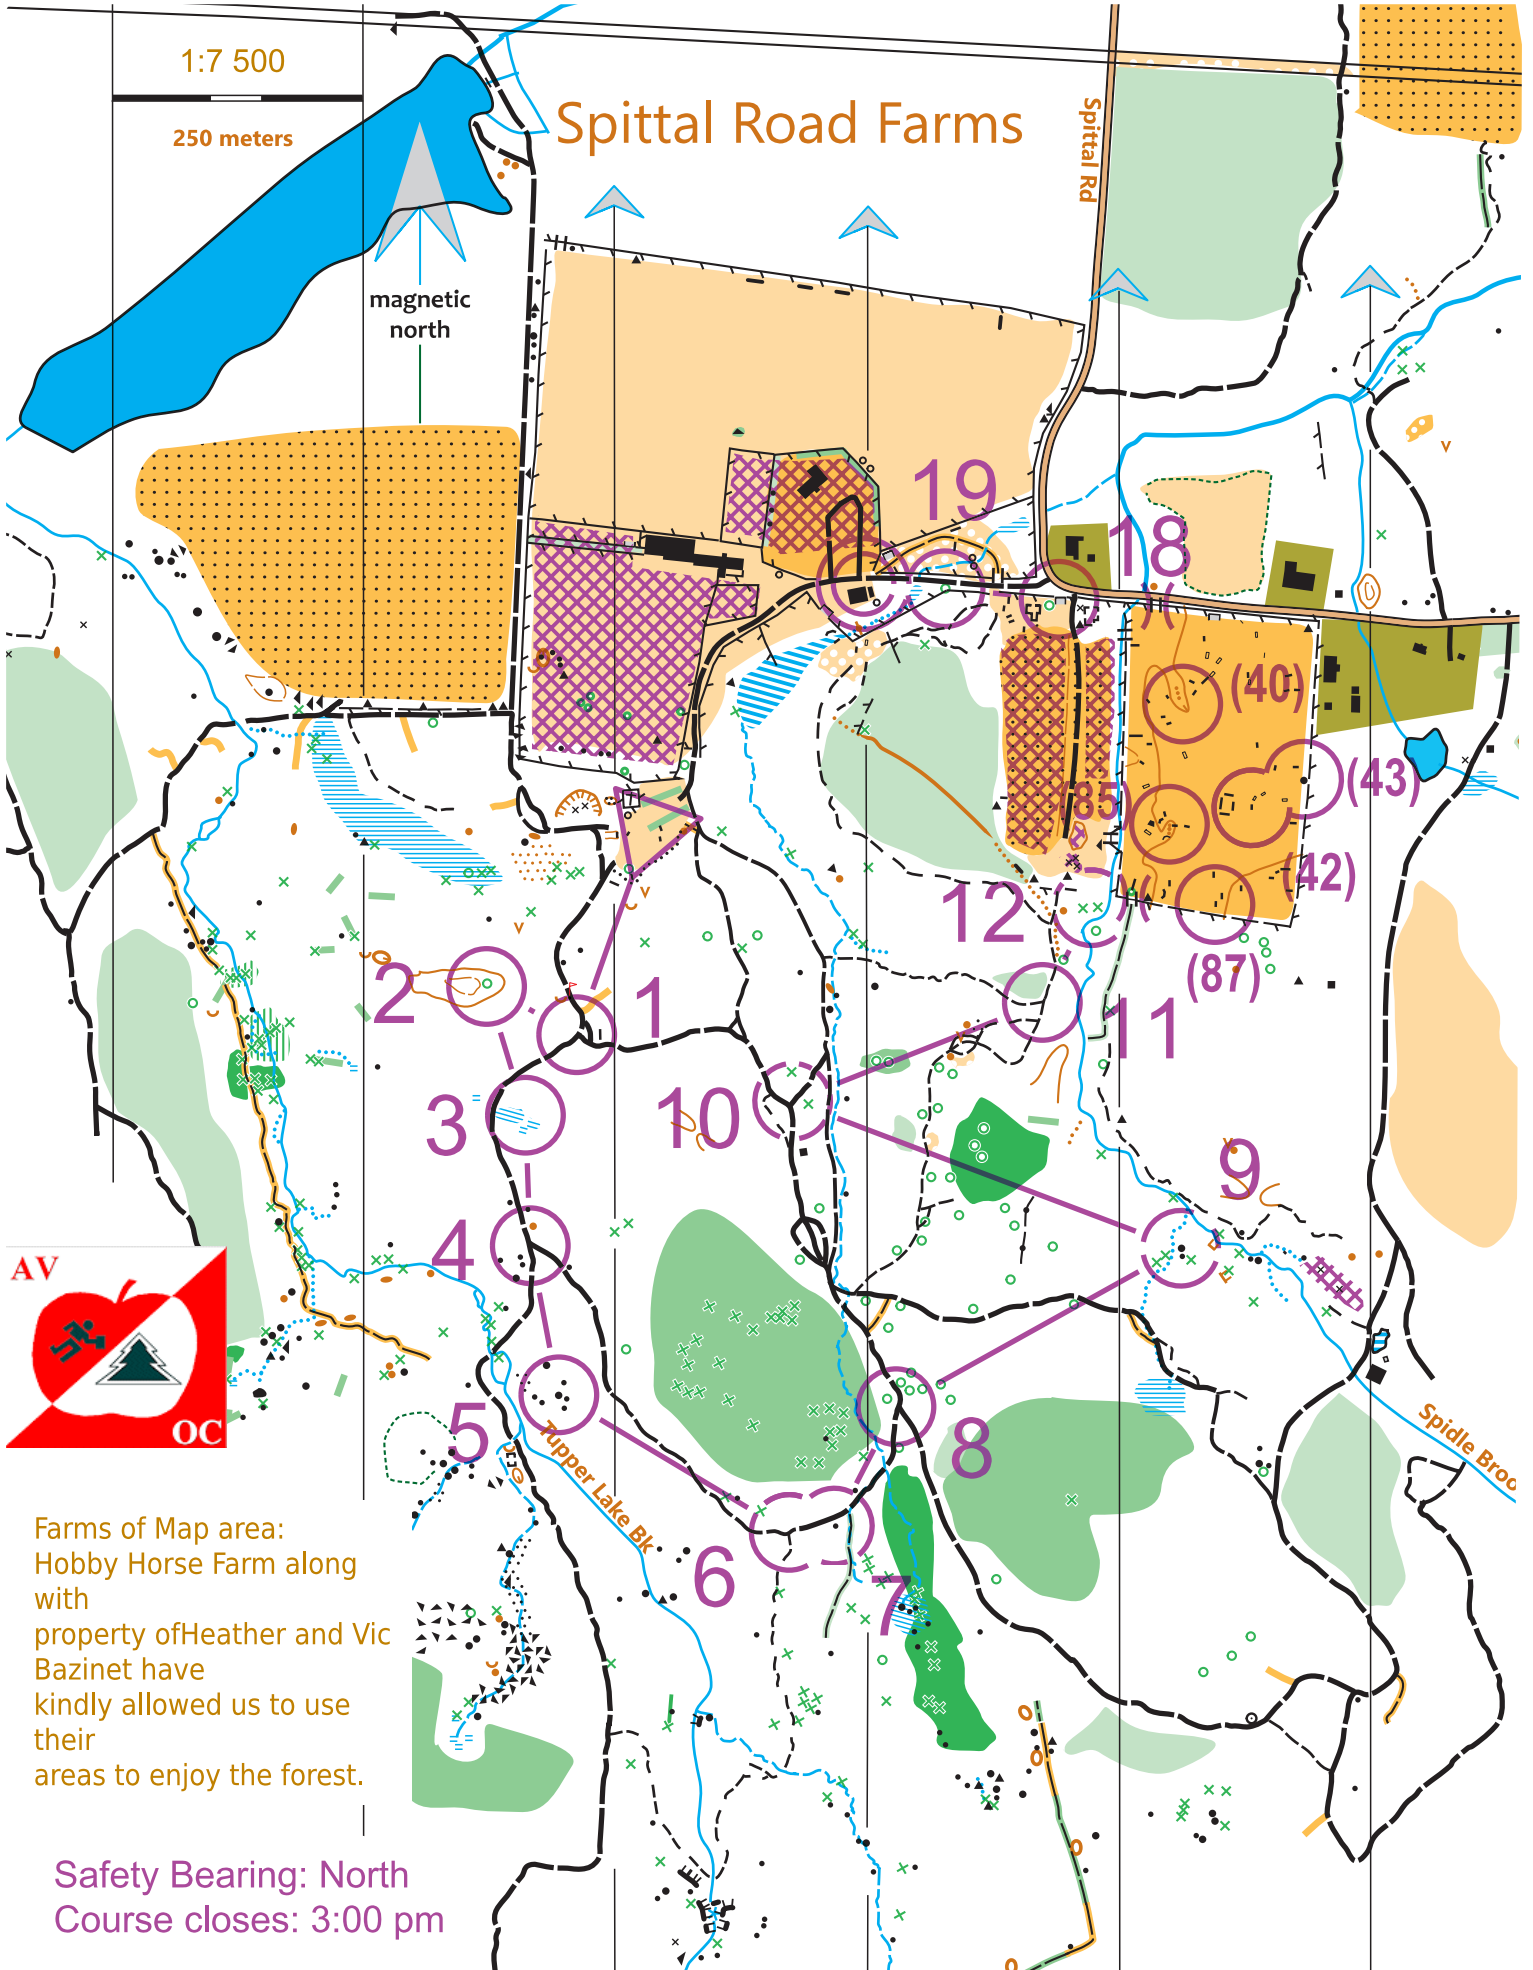

1:7 500

250 meters

Spittal Road Farms

magnetic north

Spittal Rd

Farms of Map area:
 Hobby Horse Farm along with
 property of Heather and Vic
 Bazinet have kindly allowed us to use
 their areas to enjoy the forest.

Safety Bearing: North
 Course closes: 3:00 pm

Spittal Rd Fall Classic				
2021-10-02				
Intermediate	3.5 km			
▷		⚡		✓
1	62	⚡	⚡	
2	69	⚡	⚡	
3	75	≡		○
4	68	⚡	⚡	

5	80	▲			
6	64	⚡	⚡	⚡	
7	65	▲		○	
8	66	⚡	⚡	⚡	
9	86	↑	▲		○
10	63		⚡	⚡	
11	70		⚡	⚡	
12	89	⊗		≡	

	40	∩			
	42	×			
	43	▲			○
	85	⚡			
	87	×			
18	81	≡			└
19	79	⚡	☁		
		○	<	80 m	>