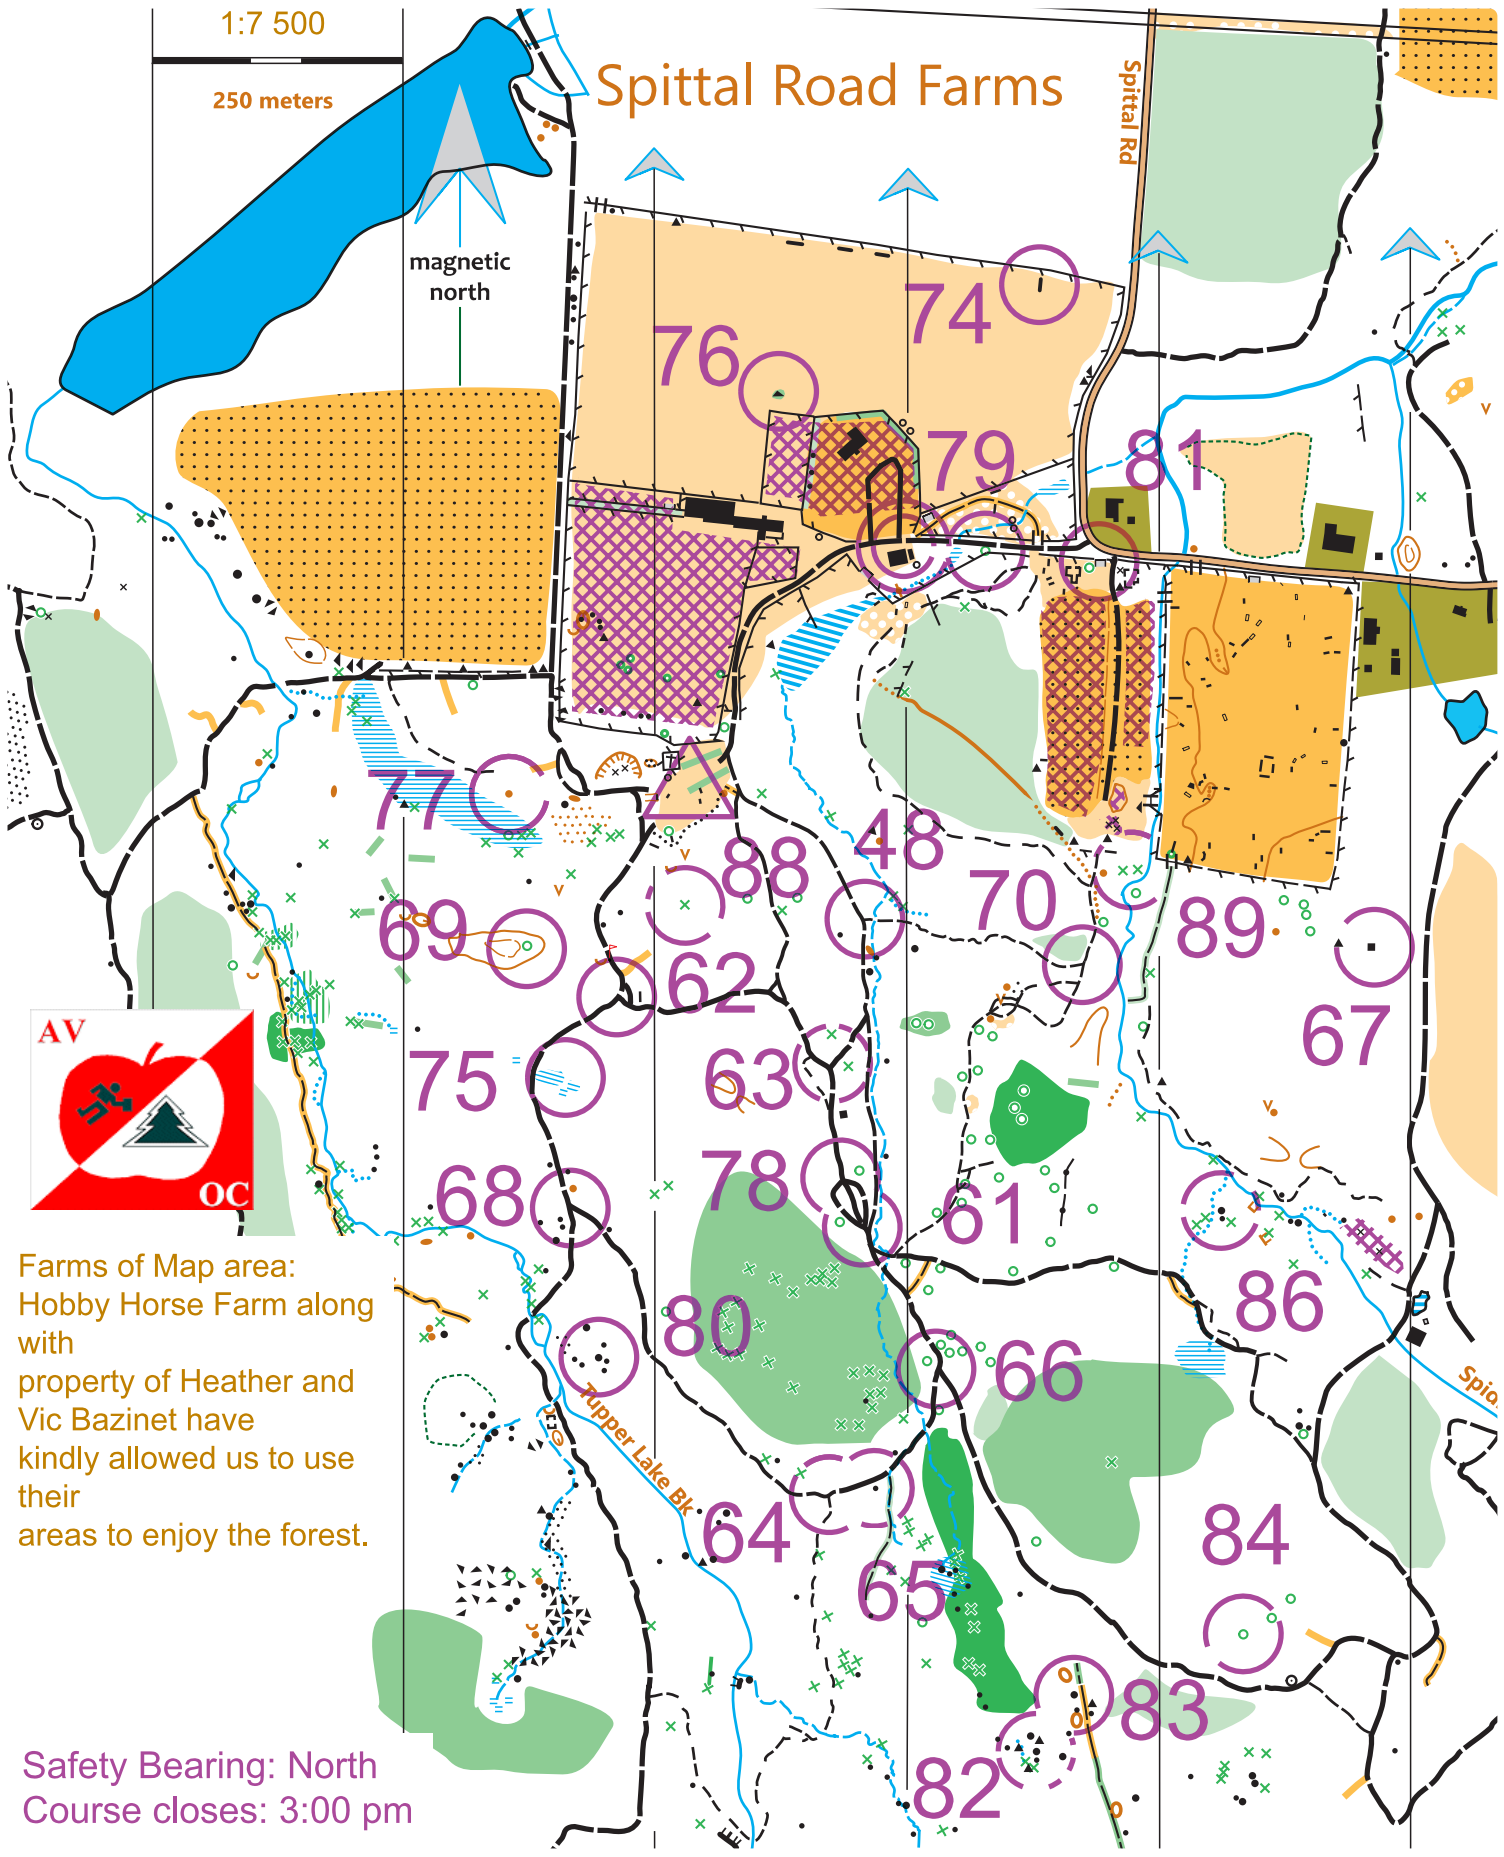

1:7 500

250 meters

Spittal Road Farms

Spittal Rd

magnetic north

Farms of Map area:
 Hobby Horse Farm along
 with
 property of Heather and
 Vic Bazinet have
 kindly allowed us to use
 their
 areas to enjoy the forest.

Safety Bearing: North
 Course closes: 3:00 pm