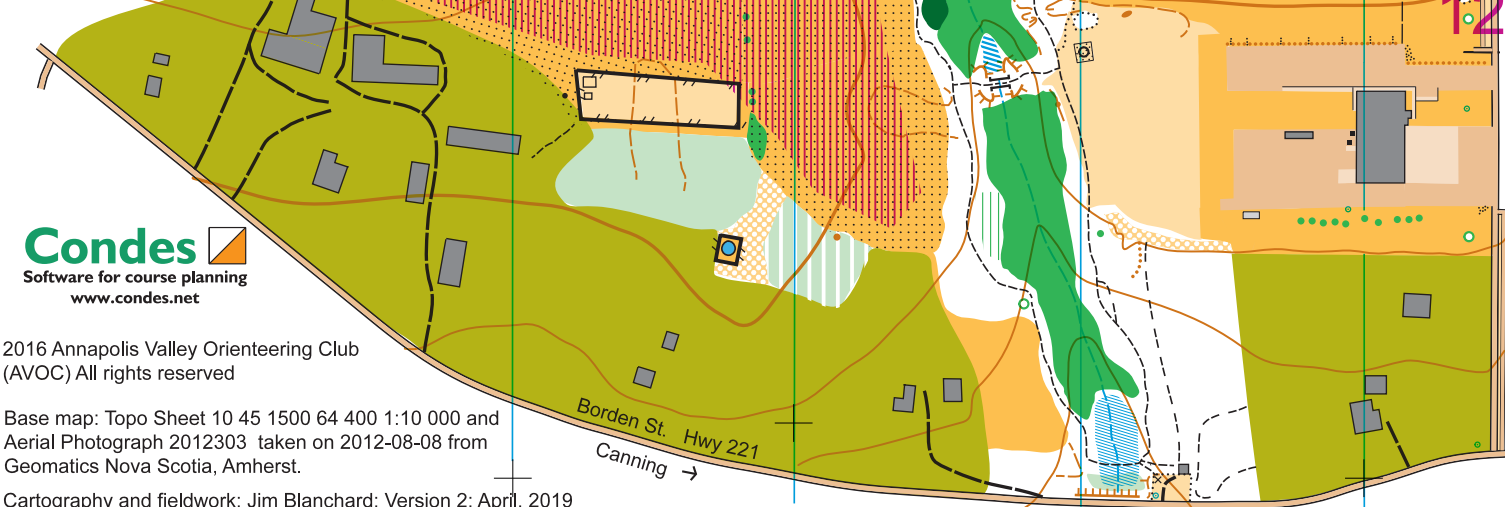

# Bigelow Trails, Canning NS

Scale 1:4000

Contour Interval: 5 m

## AVOC Sprint Series, Canning 2019-04-28

**Beginner** | **1.3 km** | **9 m**

		Path Bend
1	61	Path Path Junction
2	62	Fence, Southeast corner (inside)
3	73	Building, North side
4	63	Path, North End
5	72	Path Path Junction
6	64	Path Junction
7	77	Prominent tree Broad leaved
8	65	Path Junction
9	66	Prominent feature
10	67	Fence, Northeast corner (inside)
11	79	Re-entrant
12	84	Building Building, Between
13	68	Building Fence, Between
14	81	Fence, Southeast corner (inside)
15	69	Canopy, Southeast corner (inside)
16	70	Knoll, North side
17	71	Prominent tree Broad leaved

www.condes.net 9,720 OA Nova Scotia

**Condes**   
Software for course planning  
www.condes.net

2016 Annapolis Valley Orienteering Club (AVOC) All rights reserved

Base map: Topo Sheet 10 45 1500 64 400 1:10 000 and Aerial Photograph 2012303 taken on 2012-08-08 from Geomatics Nova Scotia, Amherst.

Cartography and fieldwork: Jim Blanchard; Version 2: April, 2019